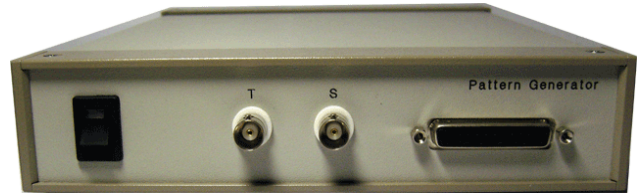

# Pattern Generator

Pattern Generator

가,

spitting  
drop counter

PC	USB 2.0	
	5 MHz , RS485 A/B ,	
	8 Mega count,	
	double buffer 64 Mb its	
	3 Mbytes/sec	
	12 VDC 1A	
가	GDR MER100 , SE DR MER , DPN340	
	RS485 5 MHz	